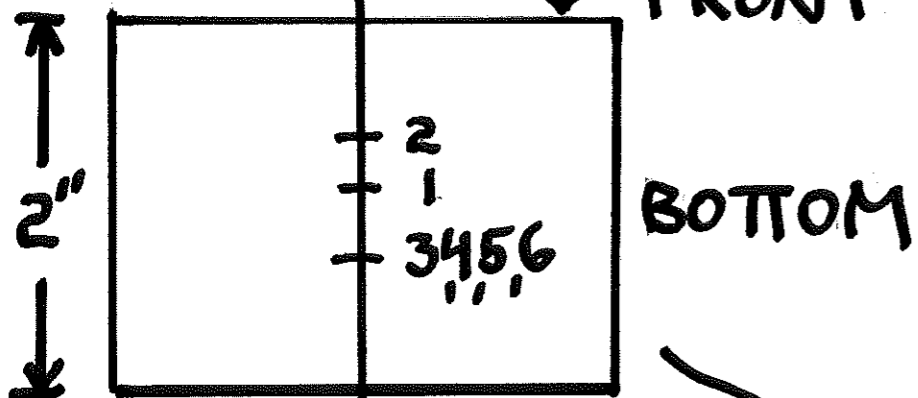

ENLARGEMENT

MULTI AXIS TURNED
SCULPTURAL FIGURE
© MARK SFIRRI

2" x 2 5/8" x 12" BLANK
DESIGNED 1997

CENTERS 1+1
TURN FRONT
CENTERS 2+2
TURN BACK

12"

FRONT

BOTTOM

2 5/8" ENLARGEMENT