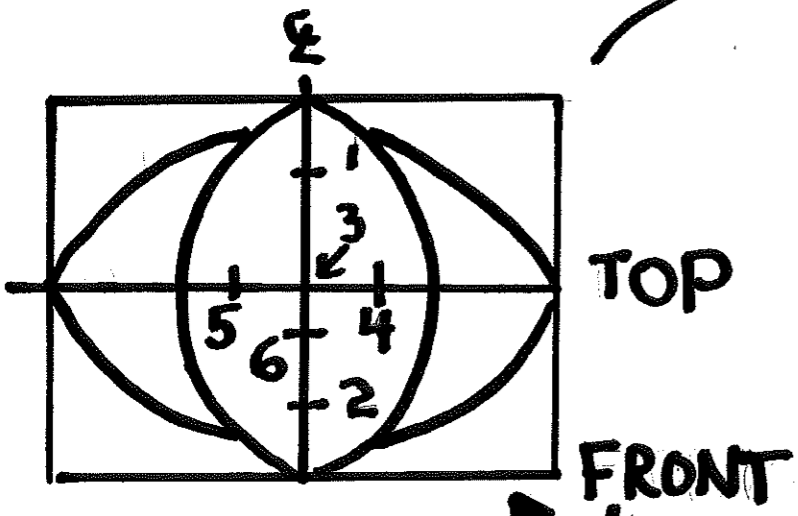

ENLARGEMENT

MULTI AXIS TURNED
SCULPTURAL FIGURE
© MARK SFIRRI

2" x 2 5/8" x 12" BLANK
DESIGNED 1997

CENTERS 1+1
TURN FRONT
CENTERS 2+2
TURN BACK

12"

FRONT

BOTTOM

2 5/8" ENLARGEMENT