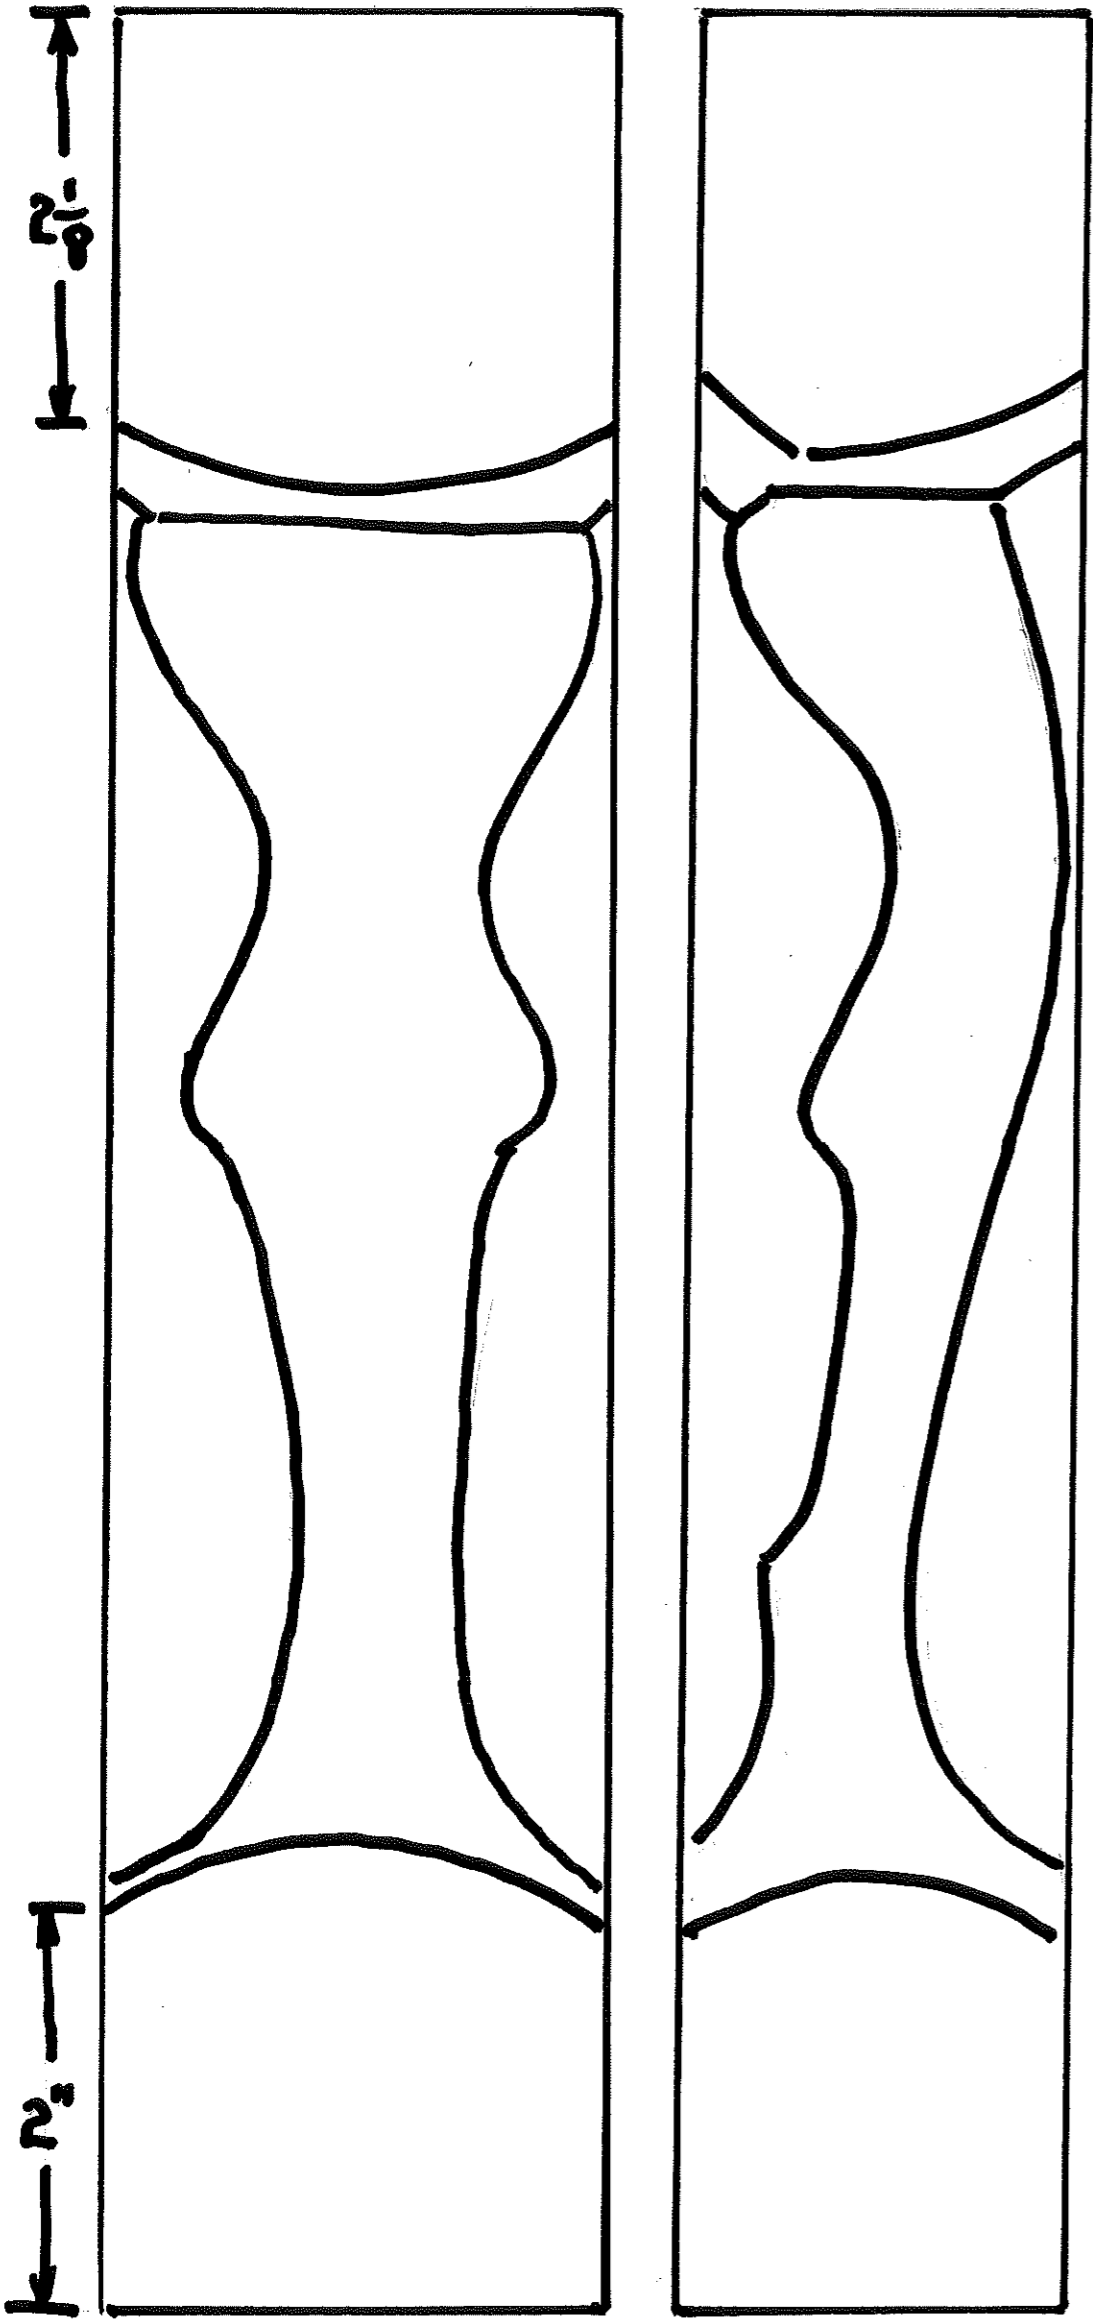

ENLARGEMENT

MULTI AXIS TURNED
SCULPTURAL FIGURE
© MARK SFIRRI

2" x 2 5/8" x 12" BLANK
DESIGNED 1997

CENTERS 1+1
TURN FRONT
CENTERS 2+2
TURN BACK

12"

FRONT

BOTTOM

2 5/8" ENLARGEMENT