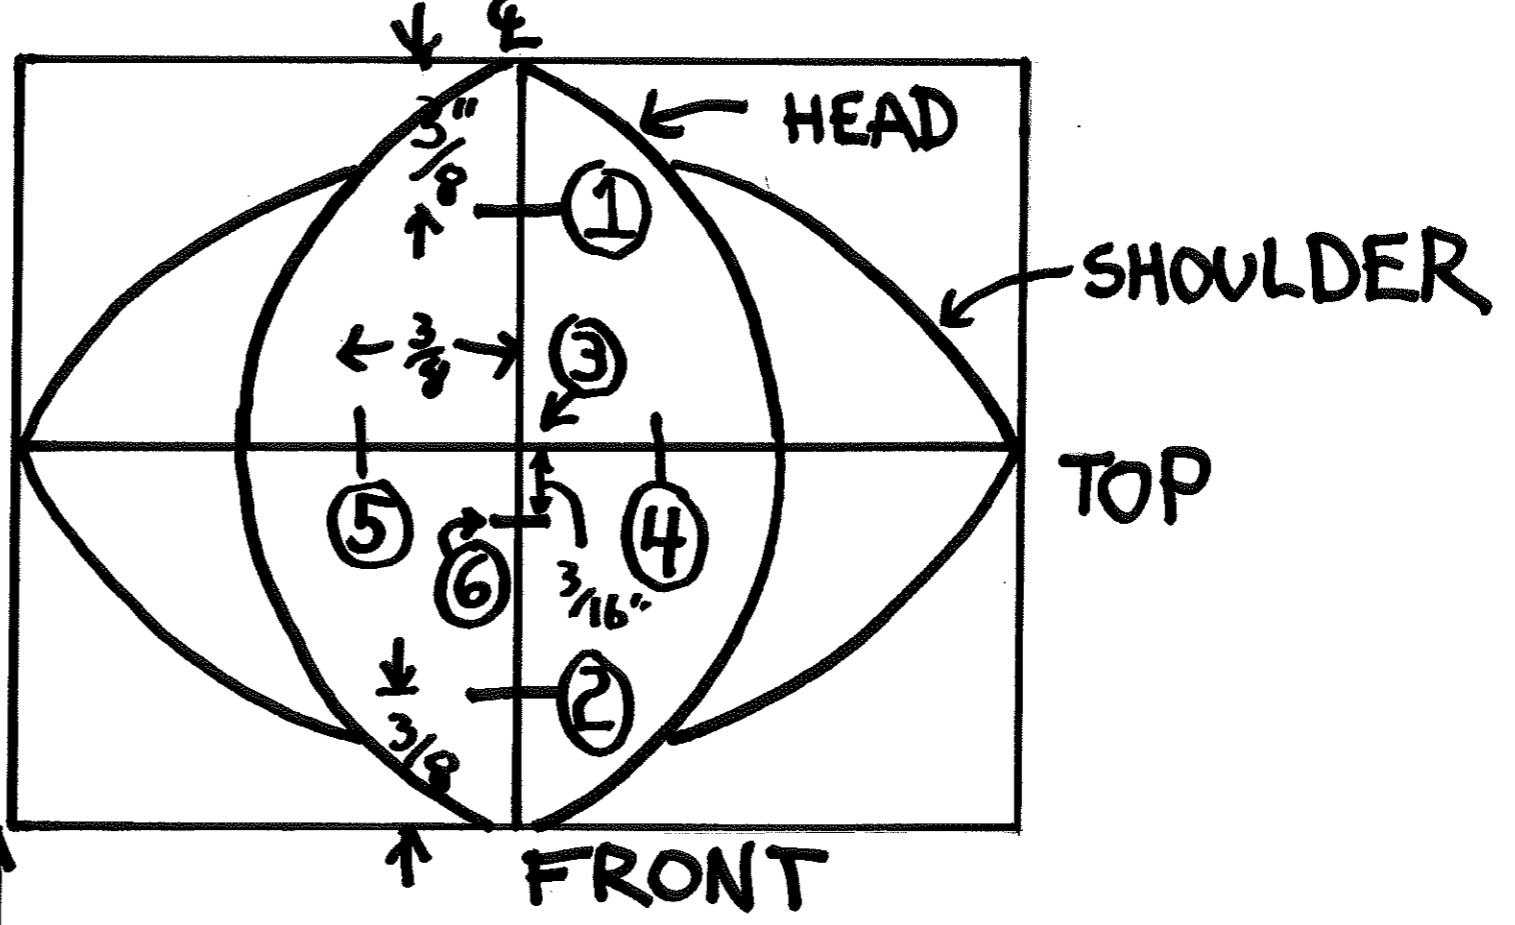

ENLARGEMENT

MULTI AXIS TURNED
SCULPTURAL FIGURE
© MARK SFIRRI

2" x 2 5/8" x 12" BLANK
DESIGNED 1997

CENTERS 1+1
TURN FRONT
CENTERS 2+2
TURN BACK

12"

FRONT

BOTTOM

2 5/8" ENLARGEMENT