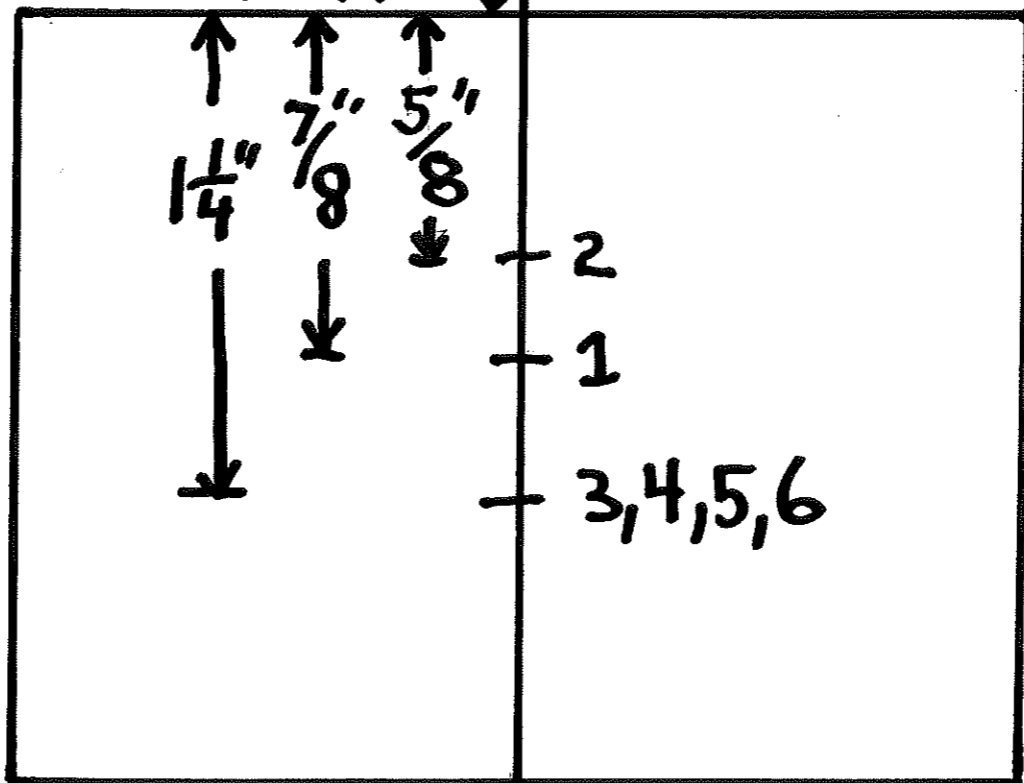

ENLARGEMENT

MULTI AXIS TURNED
SCULPTURAL FIGURE
© MARK SFIRRI

2" x 2 5/8" x 12" BLANK
DESIGNED 1997

CENTERS 1+1
TURN FRONT
CENTERS 2+2
TURN BACK

12"

FRONT

BOTTOM

2 5/8" ENLARGEMENT